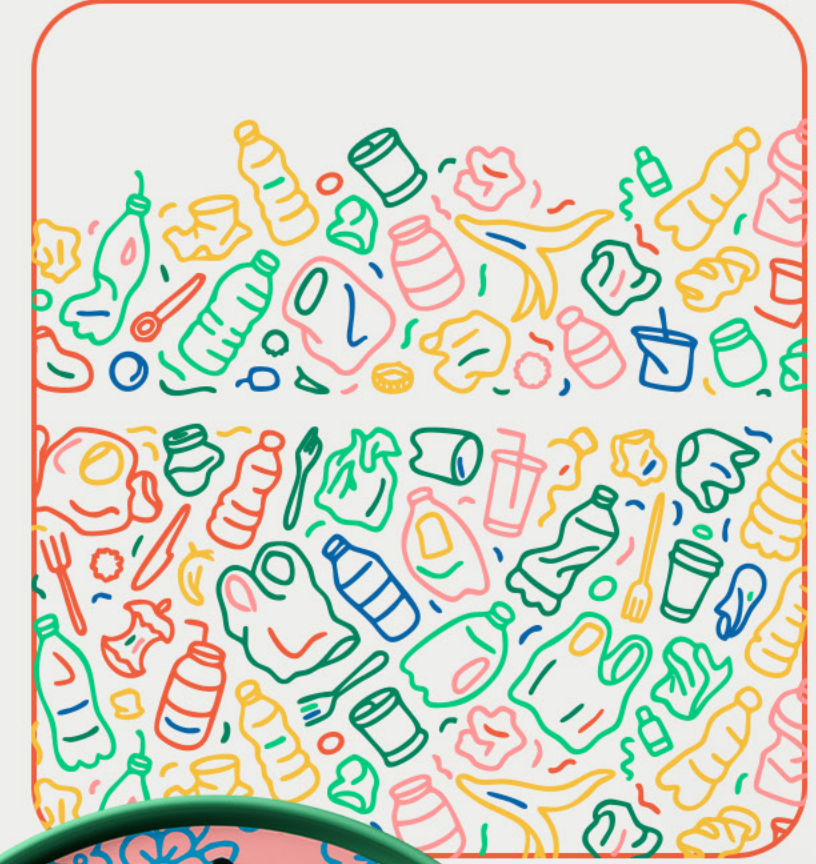

SIYAH
CMYK 92, 66, 66, 73
RGB 33, 33, 33
#212121

PUDRA
CMYK 1, 7, 11, 0
RGB 252, 237, 222
#f0e6de

Every child deserves
a clean tomorrow

**ZERO
WASTE
STARTS
TODAY**

GÜNEŞ

CMYK 3, 25, 88, 0
RGB 246, 192, 60
#f6c03c