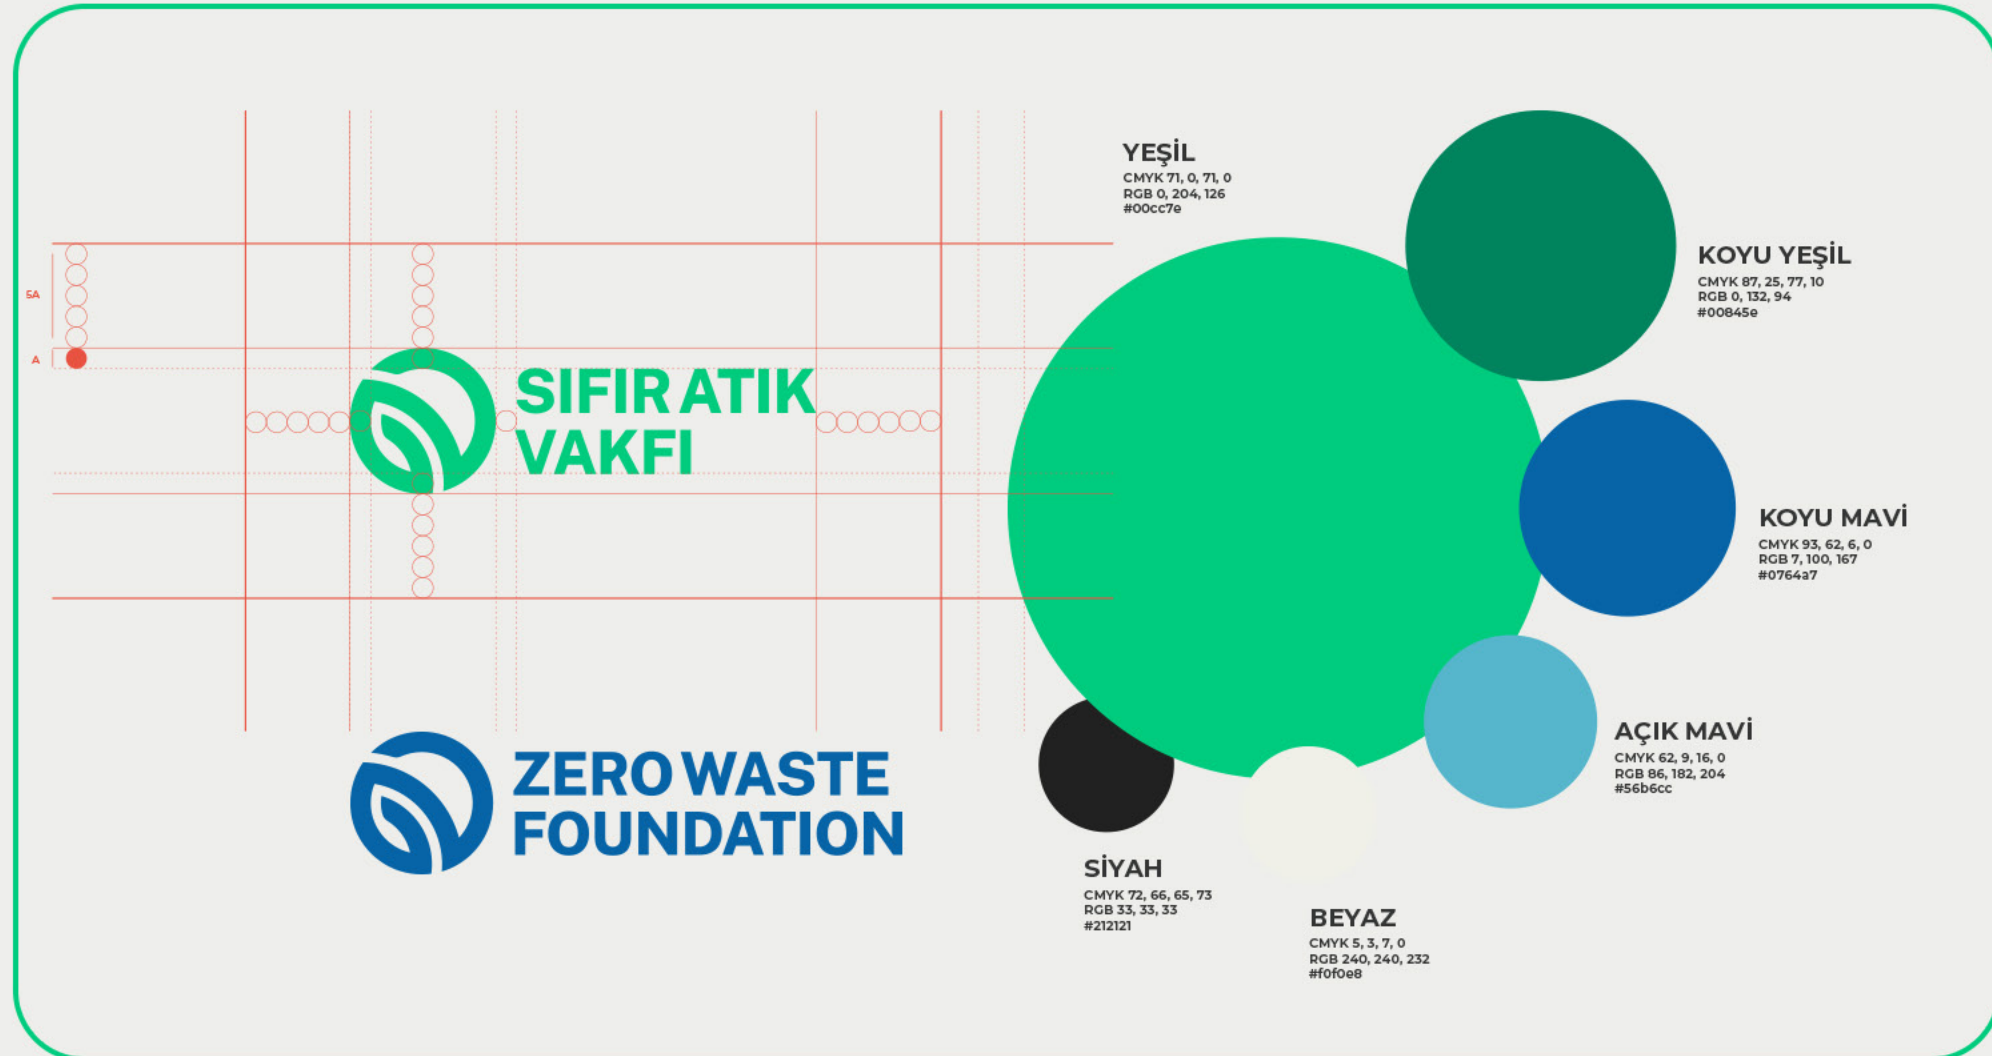

SIFIRATIK VAKFI

KURUMSAL KİMLİK KLAVUZU

ZERO WASTE FOUNDATION

Women nurture the future, zero waste empowers tomorrow

Women carry wisdom of nurturing life, just as the Earth sustains all living beings. By embracing zero waste, their role in protecting and renewing the planet becomes even stronger. Together, women and zero waste create a powerful force for a greener, fairer tomorrow.